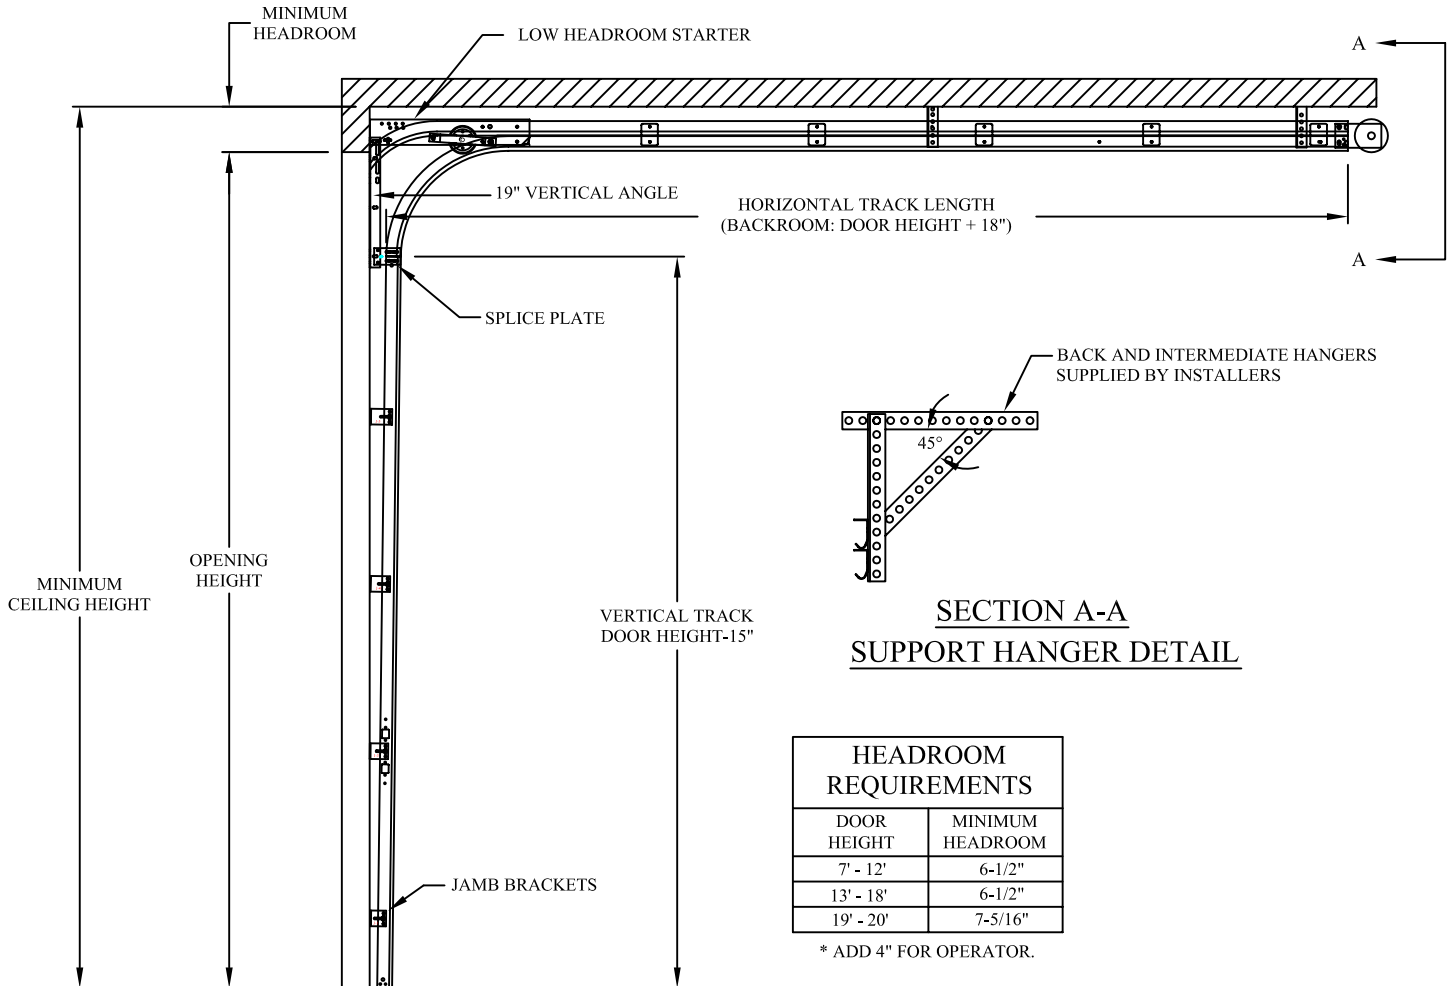

**COMMERCIAL BRACKET MOUNT LOW HEADROOM  
TORSION TO THE REAR**

**GARAGE DOORS**

**STANDARD LIFT LOW HEADROOM TO THE REAR  
BRACKET MOUNT TRACK SET DETAIL**