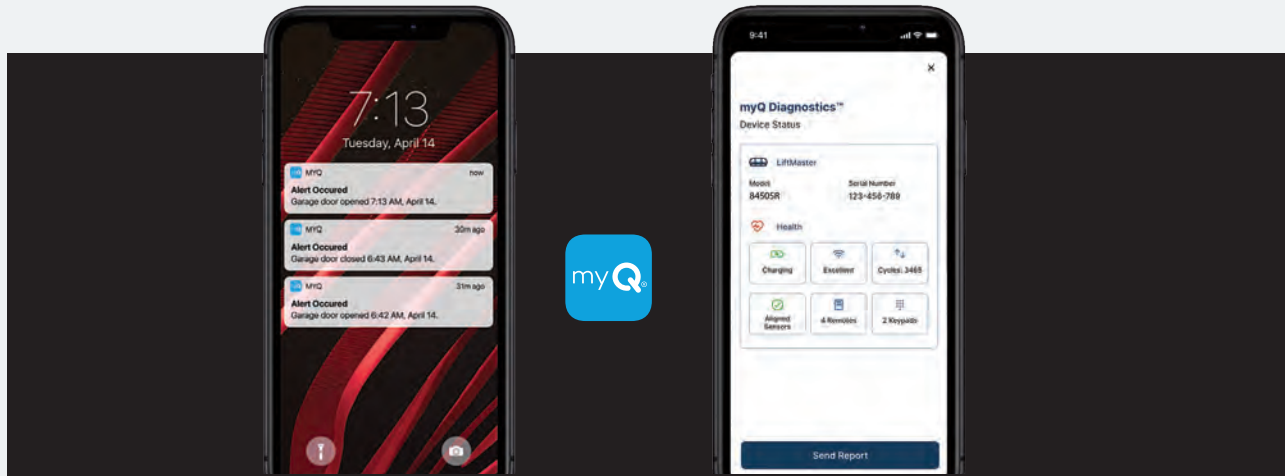

New Wall Mount Opener. No more Cable Tension Monitor.

Space Saving, Ultra Quiet.

98022

PRODUCT GUIDE

LiftMaster

POWERED BY myQ.

Improved DC Battery Backup Wall Mount Wi-Fi Garage Door Opener, Space-Saving, no Cable Tension Monitor, Heavy Lifting, LED Lighting System.

98022

Popular features

Smart

- Space-saving design opens up the ceiling.
- Built-in Wi-Fi and Bluetooth for the easiest way to connect the garage.
- myQ Remote LED Light provides maintenance-free illumination.
- myQ Mobile App lets users receive alerts and control the opener from anywhere

Safe and Secure

- Time-to-Close automatically closes the door after a user defined amount of time: 1min, 5min, 10min or custom.
- Security+ 2.0 safeguards garage access by sending a new code to your garage door opener with every click.
- Motion Detector automatically turns on the light.
- The Protector System Auto-Reverses the Door if there's an obstruction.

Do more with myQ

Use the myQ app to control, secure, and monitor your garage, and conveniently share and manage access to your home without sharing passcodes or keys. Also, take the hassle out of service repair and easily connect to a trusted Dealer through the myQ app.