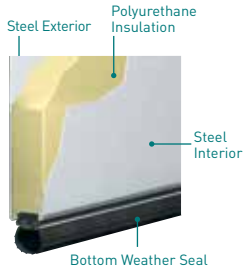

Construction

CL3000

Triple-Layer:
Steel + Insulation + Steel